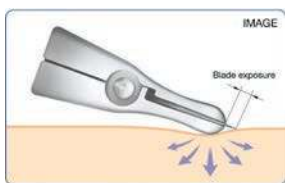

From FEATHER

The **Artist Club Razor** - the ultimate key for smooth shaving, with the perfect balance of rounded tip & moderate blade exposure, making the shaving experience softer & smoother.

Features:

- Blades feel very soft on the skin from the beginning
- Smoother shaving makes barbers' work smoother too
- High-grade materials are used for razor body & handles for high durability
- Shape & weight are perfectly balanced

Professional Japanese Razor
(uses blades 13555 or 13556 shown above)
(no blades)
13554