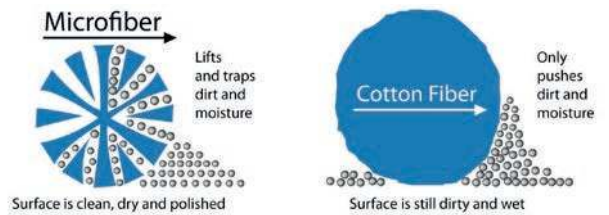

Salon Fuels Microfiber Towels  
Ultra-absorbent, chemical-resistant, long-lasting, ultra-soft & thick, fast-drying & pre-shrunk.

80% Polyester, 20% Polyamide  
10 per bag  
50 x 90cm  
260g

Black  
**4888**