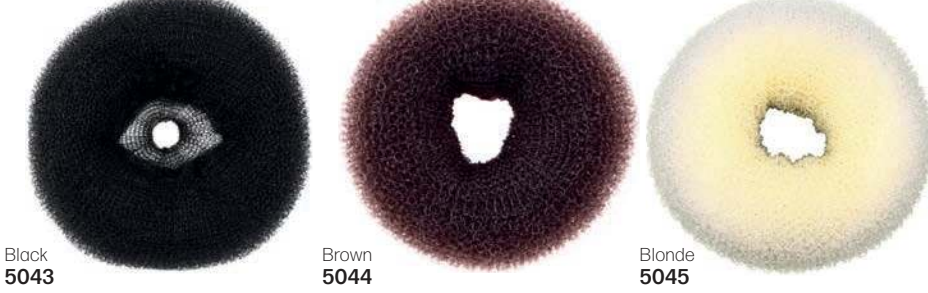

Donut, 8.5cm

Jumbo Bun Ring, 18cm

Crown Lift Pad 7428

Candy Color Hair Bun Tubs

- Mini, 30 pieces      **10626**
- Midi, 16 pieces      **10627**
- Maxi, 12 pieces      **10628**

Bun Design for Easy Installation