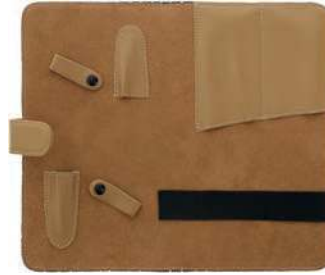

Scissor Bag with Stripes, Empty
Soft, textured finish, magnet closure, space for 2 scissors & 2 additional tools.