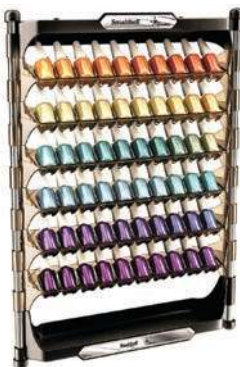

SIGMA CUTTING
Black
2892

White
2893

KAPPA CUTTING
White
2895

NAIL POLISH ORGANIZERS

Wall Mounted Nail Polish Storage, Black
Polish not included.

6 Shelves for 60 Bottles
14656

8 Shelves for 80 bottles
14657

NAIL POLISH TROLLEYS

6 Shelves for 132 bottles, Grey
Polish not included.
14655

TROLLEYS & STORAGE

ULTIMATE

Salon trolley, steel sides with steel dryer/tong flap-up tray, 5 plastic trays & top. Trays clip on side. Stainless steel wheels. Tools & products not included.
2703