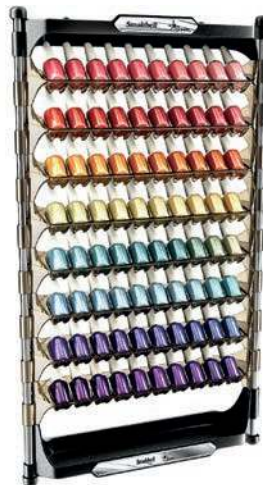

SIGMA CUTTING
Black
2892

White
2893

KAPPA CUTTING
White
2895

NAIL POLISH ORGANIZERS

Wall Mounted Nail Polish Storage, Black
Polish not included.

6 Shelves for 60 Bottles
14656

8 Shelves for 80 bottles
14657

NAIL POLISH TROLLEYS

6 Shelves for 132 bottles, Grey
Polish not included.
14655

TROLLEYS & STORAGE

ULTIMATE

Salon trolley, steel sides with steel dryer/tong flap-up tray, 5 plastic trays & top. Trays clip on side. Stainless steel wheels. Tools & products not included.
2703