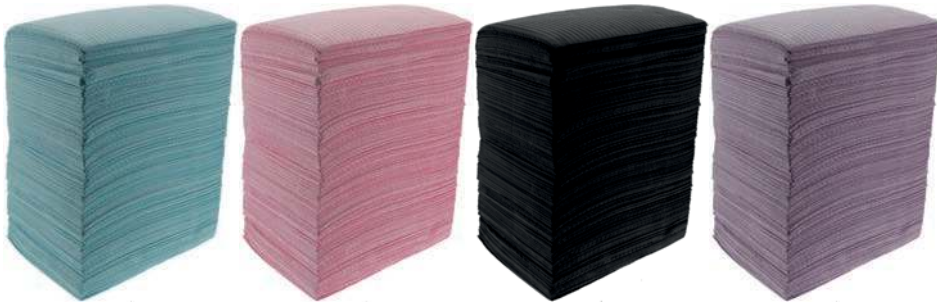

**Salon Fuels Disposable Towels, White, 40 x 80cm**  
 Super durable, 100% eco-friendly biodegradable disposable towels that are twice as absorbent as cotton towels.

- Strong - interwoven fibers for extreme strength & durability, even when wet.
- Saves time & money - less cost spent in laundry process (water & detergents), & eliminates time normally wasted on washing, drying & folding cotton towels.
- Storage - takes up to 50% less space in storage cabinets than cotton towels.
- Clean & sanitary - no more baskets of wet, stained towels laying around waiting to be laundered - these towels guarantee clients a fresh, clean towel every time.

50 pieces  
**16550**

**2-Ply Tissues, White**  
 200 per box  
**8211**

**Sanitizing Alcohol Wipes**  
 Gentle & soft 75% alcohol wipes that kill 99.9% of germs on any surface. Features ethanol as an active ingredient. Surface dries very quickly & does not leave a residue on surface. Fragrance-free material for no irritation on the skin.  
 30 pieces  
**16543**

Blue  
17526

Pink  
17527

Black  
17528

Lavender  
17529

BeautyPRO Cellulose Material  
 With a waterproof backing. Now wax, wash, apply, spill to your hearts content & protect your underlying mattress or cushion. No seeping through the paper.  
 80 sheets  
 For beds, 60 x 50cm **15413**  
 For nail tables, 38 x 50cm **15414**