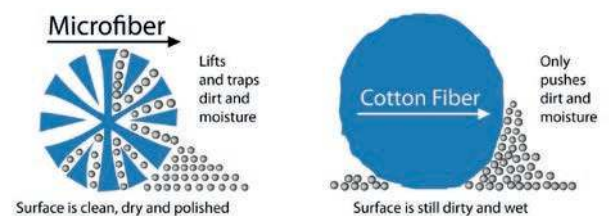

Black
4888

White
4889

Dark Green
5910

Plum
5911

Navy
5913

Aqua
5915